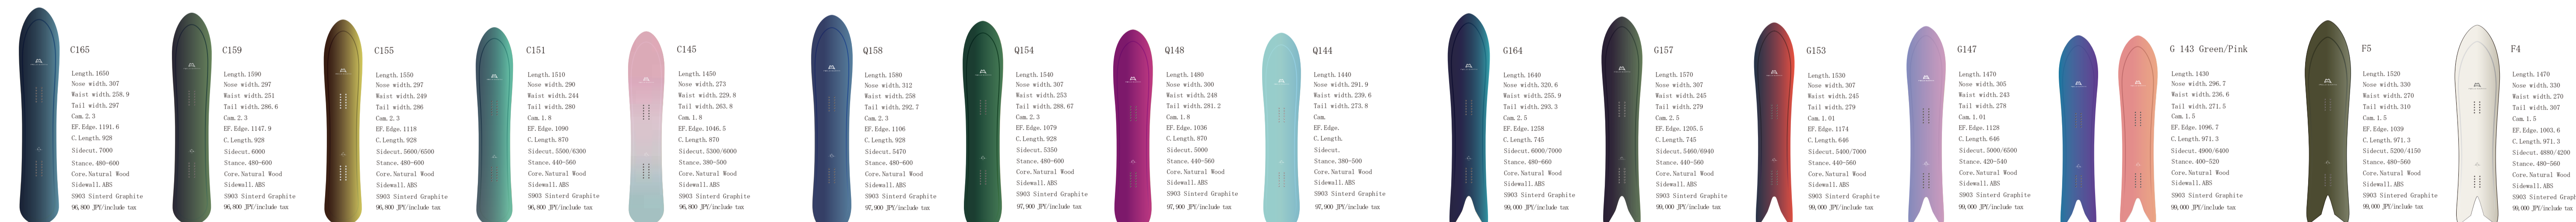

CRUISER LINE 2.5Dimensional