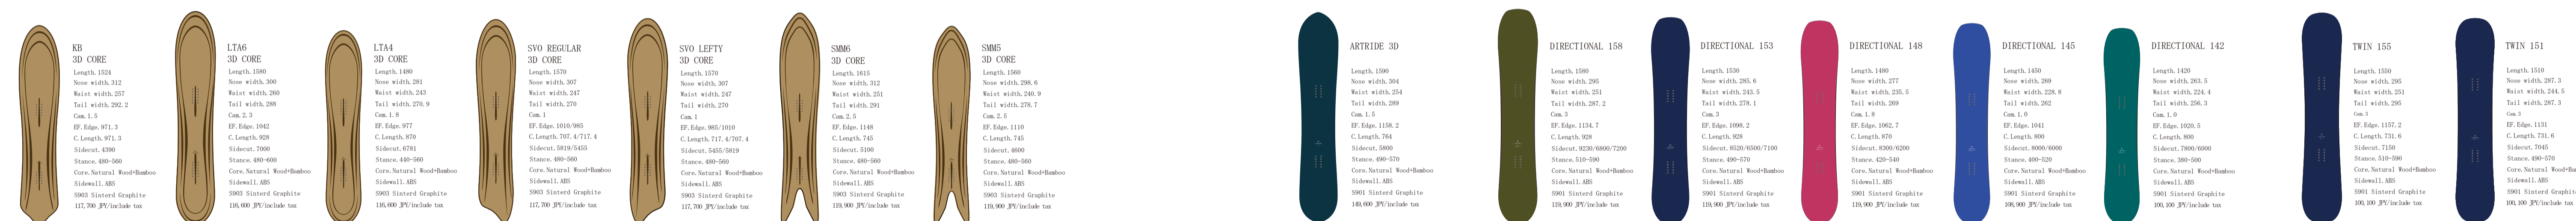

BAMBOO LINE 2.5Dimensional 3D core