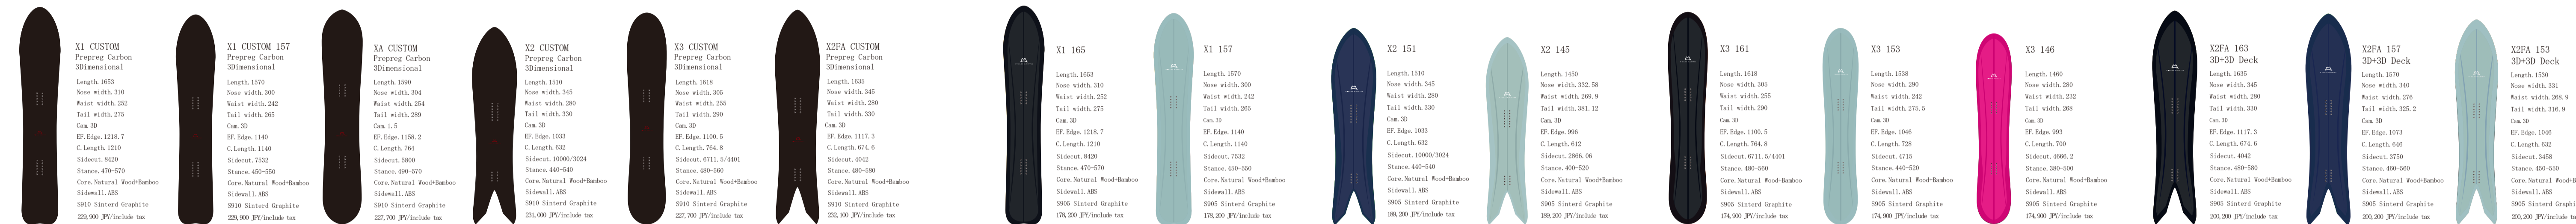

3Dimensional